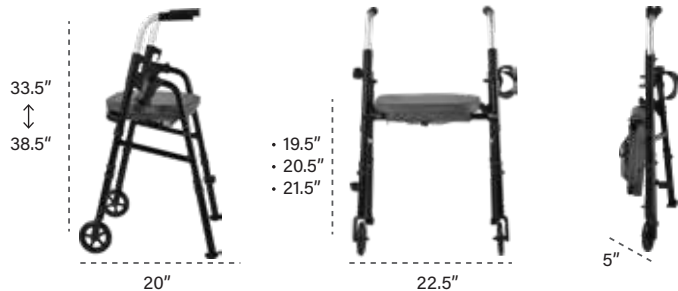

Features

Lightweight

Adjustable handle height and seat height

Compact folding system

5" Front wheels

Weight capacity:
300 lbs (136 kgs)

Designed in Europe

Specifications

	Essential Walker (700-1000)			Essential Rollator (700-1500)		Essential Compact Rollator (700-2000)	Essential Shopping Rollator (700-5000)
Seat height	19.5" (49.5 cm)	20.5" (52 cm)	21.5" (54.6 cm)	22" (55.88 cm)	23" (58.4 cm)	20" (51 cm)	21" (53 cm)
Handle height	33.5 - 36.5" (85-93 cm)	34.5 - 37.5" (87.5-95.25 cm)	33.5 - 38.5" (90-98 cm)	35 - 38" (89-96.5 cm)	36 - 39" (91.4-99 cm)	32 - 36.75" (81.3 - 93.4 cm)	37" - 39.75" (94 - 101 cm)
Seat size	15.5 x 13.5" (39.4 x 34.3 cm)			15.5 x 13.5" (39.4 x 34.3 cm)		17 x 8" (43.2 x 20.3 cm)	14 x 9.5" (35.6 x 24 cm)
Distance between handles	16" (40.6 cm)			16.5" (42 cm)		16" (40.6 cm)	
Distance between wheels	18.5" (47 cm)			18.25" (46.4 cm)		17" (43.2 cm)	13.75" (35 cm)
Overall width	22.5" (57 cm)			24.75" (63 cm)		24.5" (62.2 cm)	20.5" (52 cm)
Overall length	20" (50.8 cm)			22.5" (57.15 cm)		25" (63.5 cm)	28.25" (71.75 cm)
Depth folded	5" (12.7 cm)			8" (20 cm)		8" (20 cm)	12" (30.5 cm)
Wheel diameter	5" (12.7 cm)			6" (15 cm)		Front: 8" (20 cm) Rear: 7" (17.75 cm)	Front: 8" (20 cm) Rear: 7" (17.75 cm)
Shopping bag weight capacity				11 lbs (5 kgs)		11 lbs (5 kgs)	Front: 33 lbs (15 kgs) Rear: 11 lbs (5 kgs)
Weight capacity	300 lbs (136 kgs)			300 lbs (136 kgs)		300 lbs (136 kgs)	300 lbs (136 kgs)
Rollator weight	12.8 lbs (5.8 kgs)			15.25 lbs (6.9 kgs)		16.95 lbs (7.7 kgs)	18 lbs (8.2 kgs)